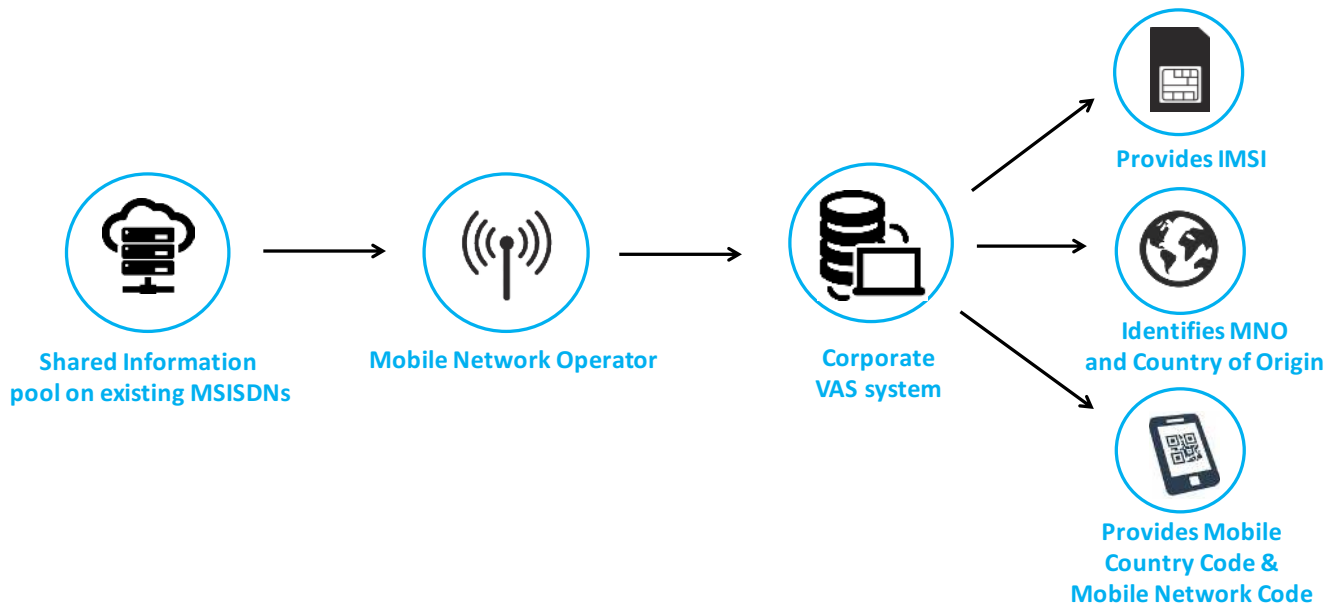

How it Works:

About Adapt IT

Adapt IT is a leader in ICT (information and communication technology) market through the provision of turnkey solution to the Education, Manufacturing, Energy, Financial Services, Hospitality and Telecommunication sector, employing over 1000 technology professionals and servicing more than 10 000 customers in 40 countries.

📍 Adapt IT Johannesburg Campus,
152 14th Road,
Midrand, Johannesburg

☎ +27 104 942 888

✉ sps-sales@adaptit.tech